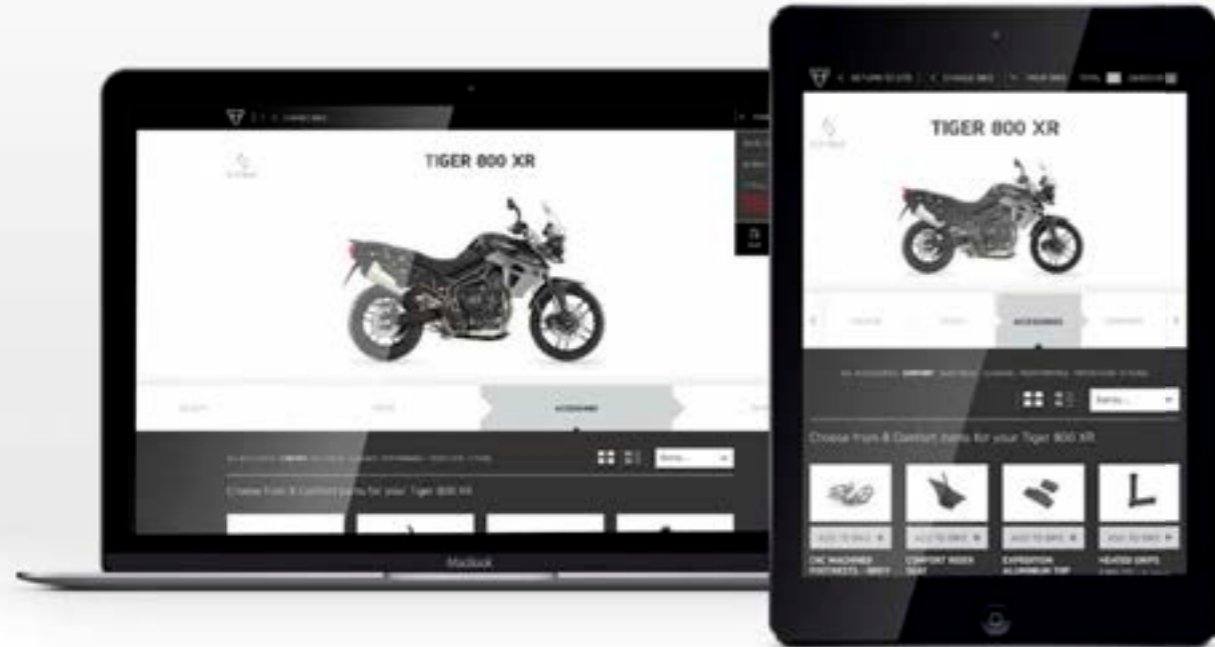

GPS MOUNTING KIT
A9828035

TPMS TYRE PRESSURE MONITORING SYSTEM
ROW A9640169
JP/HONG KONG A9640056

U-LOCK KIT 320MM
A9810024

DISC LOCK
A9810022

BUILD YOUR DREAM BIKE

OUR CONFIGURATOR ALLOWS YOU TO CUSTOMISE ANY OF THE BIKES IN OUR RANGE WITH A VAST AMOUNT OF ACCESSORIES.